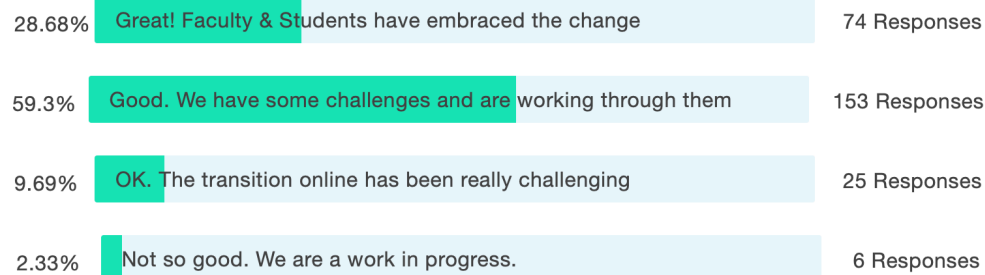

ACCSC COVID-19 Q & A Webinar: Polling Results

1 of 6. For those schools who have deployed distance education, generally, how is it going?

258 of 501 Attendees responded

Multiple choice with single answer