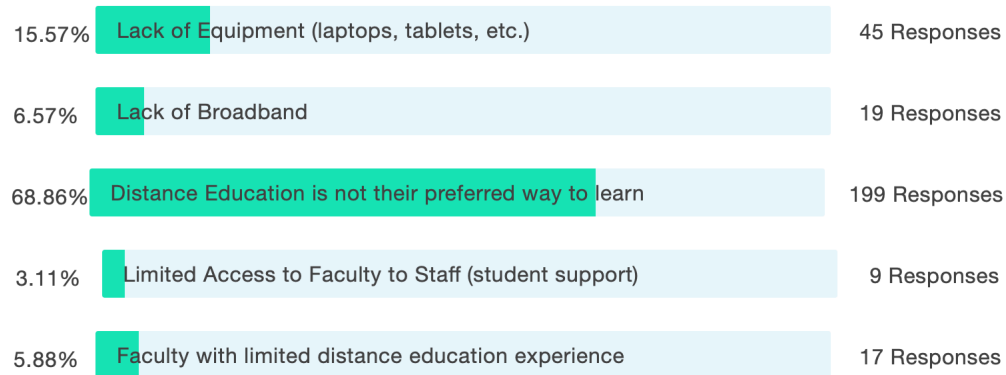

4 of 6. What is the biggest challenge that your students are facing?

289 of 501 Attendees responded

Multiple choice with single answer