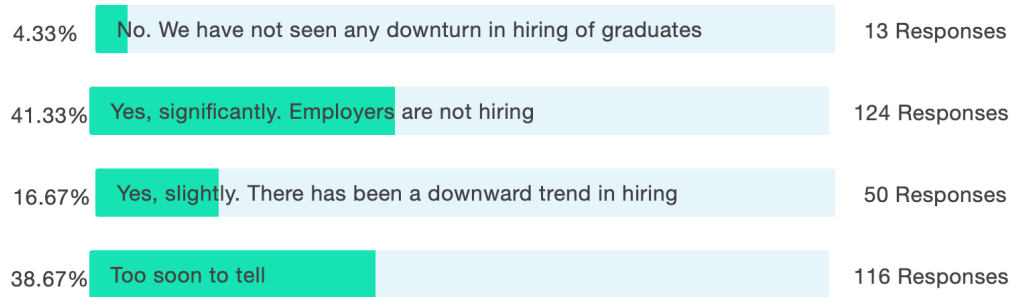

3 of 6. Has COVID-19 impacted graduate employment?

300 of 501 Attendees responded

Multiple choice with single answer