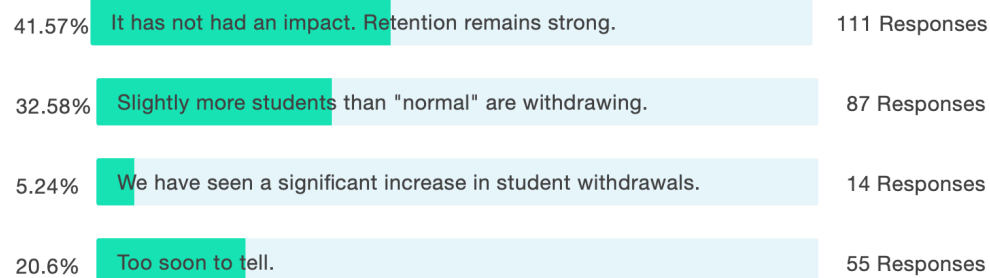

2 of 6. How has the implementation of distance education impacted student retention?

267 of 501 Attendees responded

Multiple choice with single answer